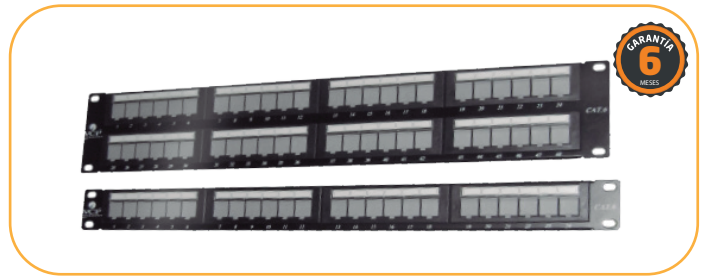

GARANTIA 6 MESES

COD.: VC061024
PATCH PANEL, CAT. 6, IDC 110, 24P
COD.: VC061048
PATCH PANEL, CAT. 6, IDC 110, 48P